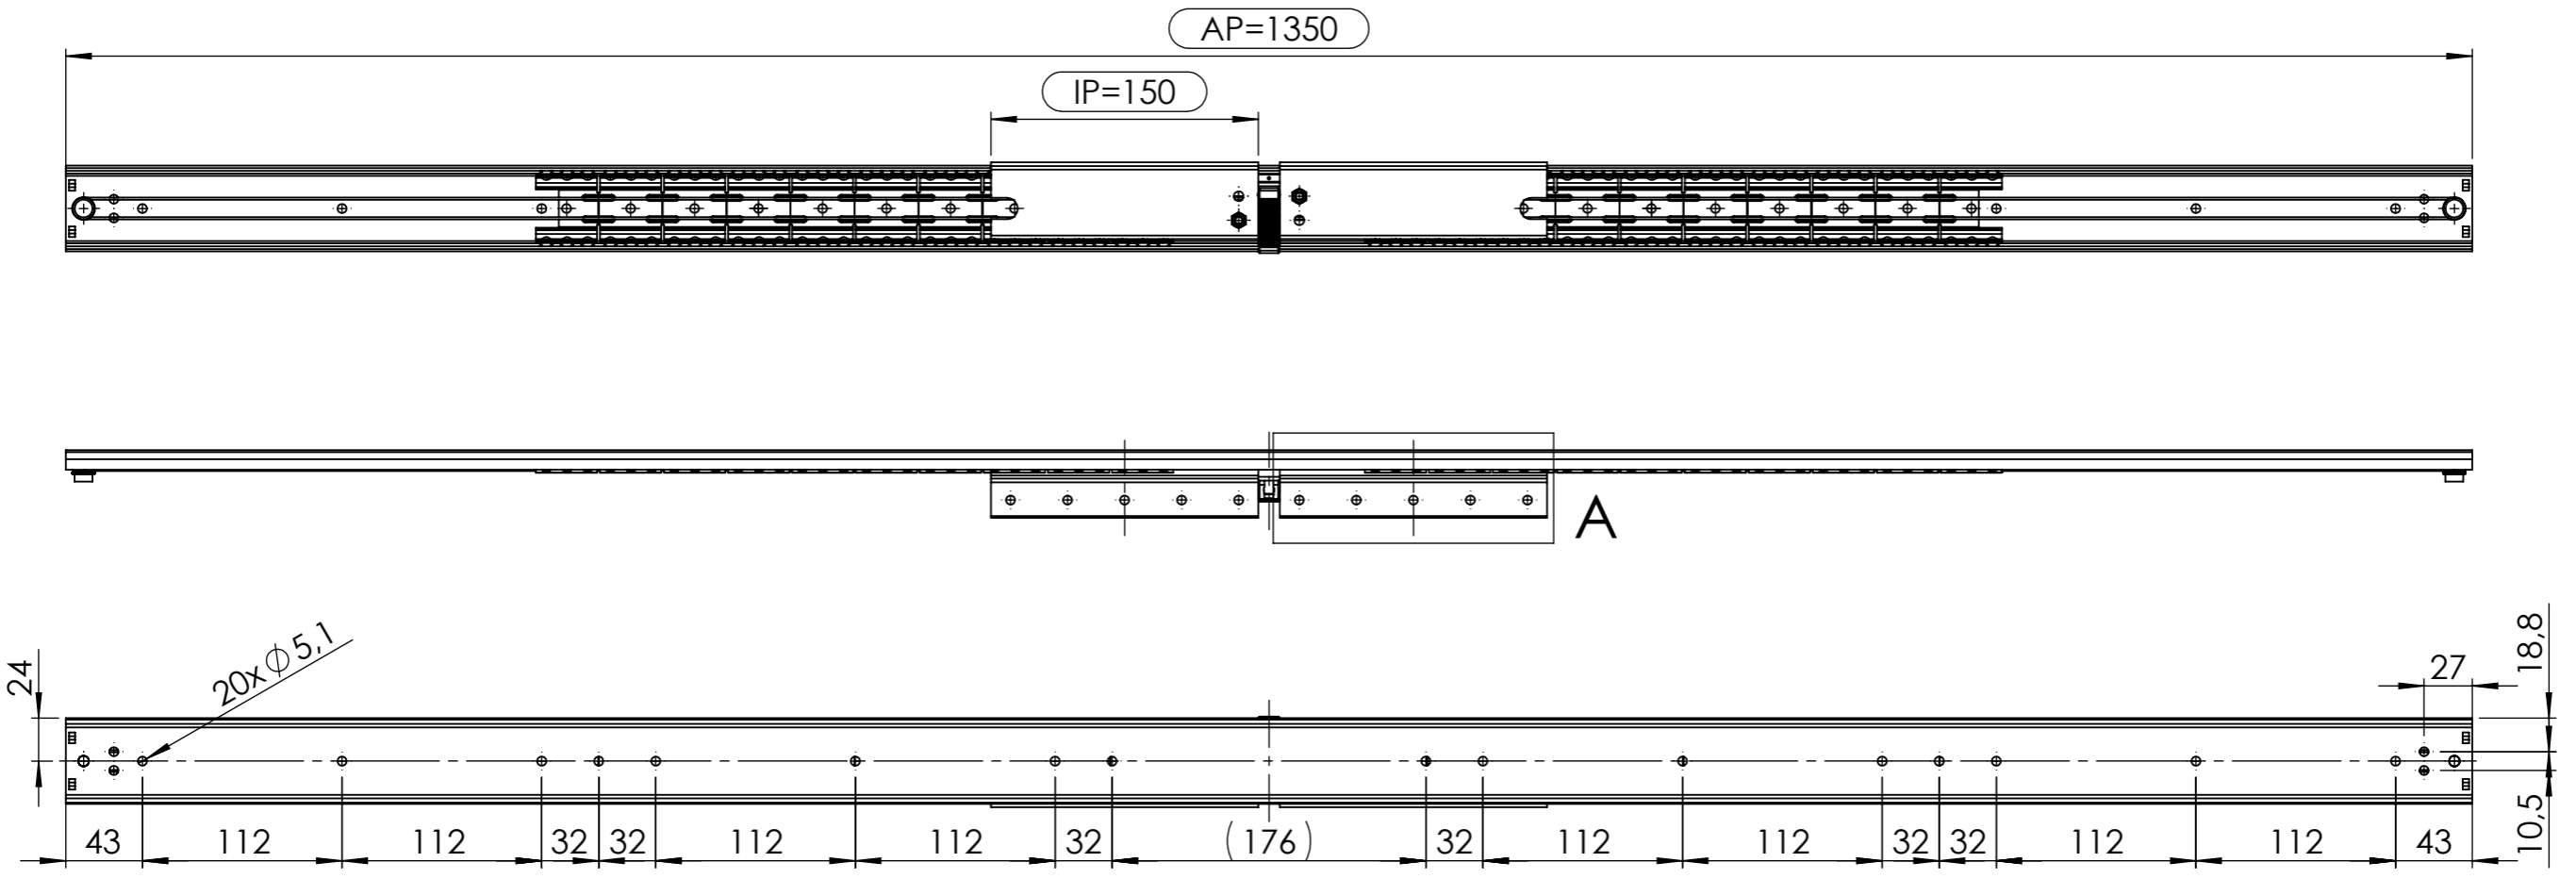

All property rights and rights to exploitation of copyright for this drawing data remain ours; they may not be made available to third parties without our consent.

DETAIL B 2 : 1

DETAIL A 1 : 2

Index	Change			Date	Name
 DIN ISO 128-30	Description: BA-SB/1350.4/150.A4/KK10				
	Surface: diverse		Material: diverse		Weight: 1.84 kg
 Transforming furniture	Name	Date	Company		
	Signed	Jakub P.	21.10.2021	HRANIPEX	
	Tested		Second Company:		
General tolerance: DIN ISO 2768 - m		Item No:	47135904	Scale 1:4	Page 1/3

CLOSE

OPEN

 DIN ISO 128-30	Description: BA-SB/1350.4/150.A4/KK10					
	Surface: diverse		Material: diverse		Weight: 1.84 kg	
 Transforming furniture	Name	Date	Company			
	Signed	Jakub P.	21.10.2021	HRANIPEX		
	Tested	(empty)	(empty)	Second Company:		
General tolerance: DIN ISO 2768 - m		Item No:	47135904	Scale 1:3	Page 2/3	A3