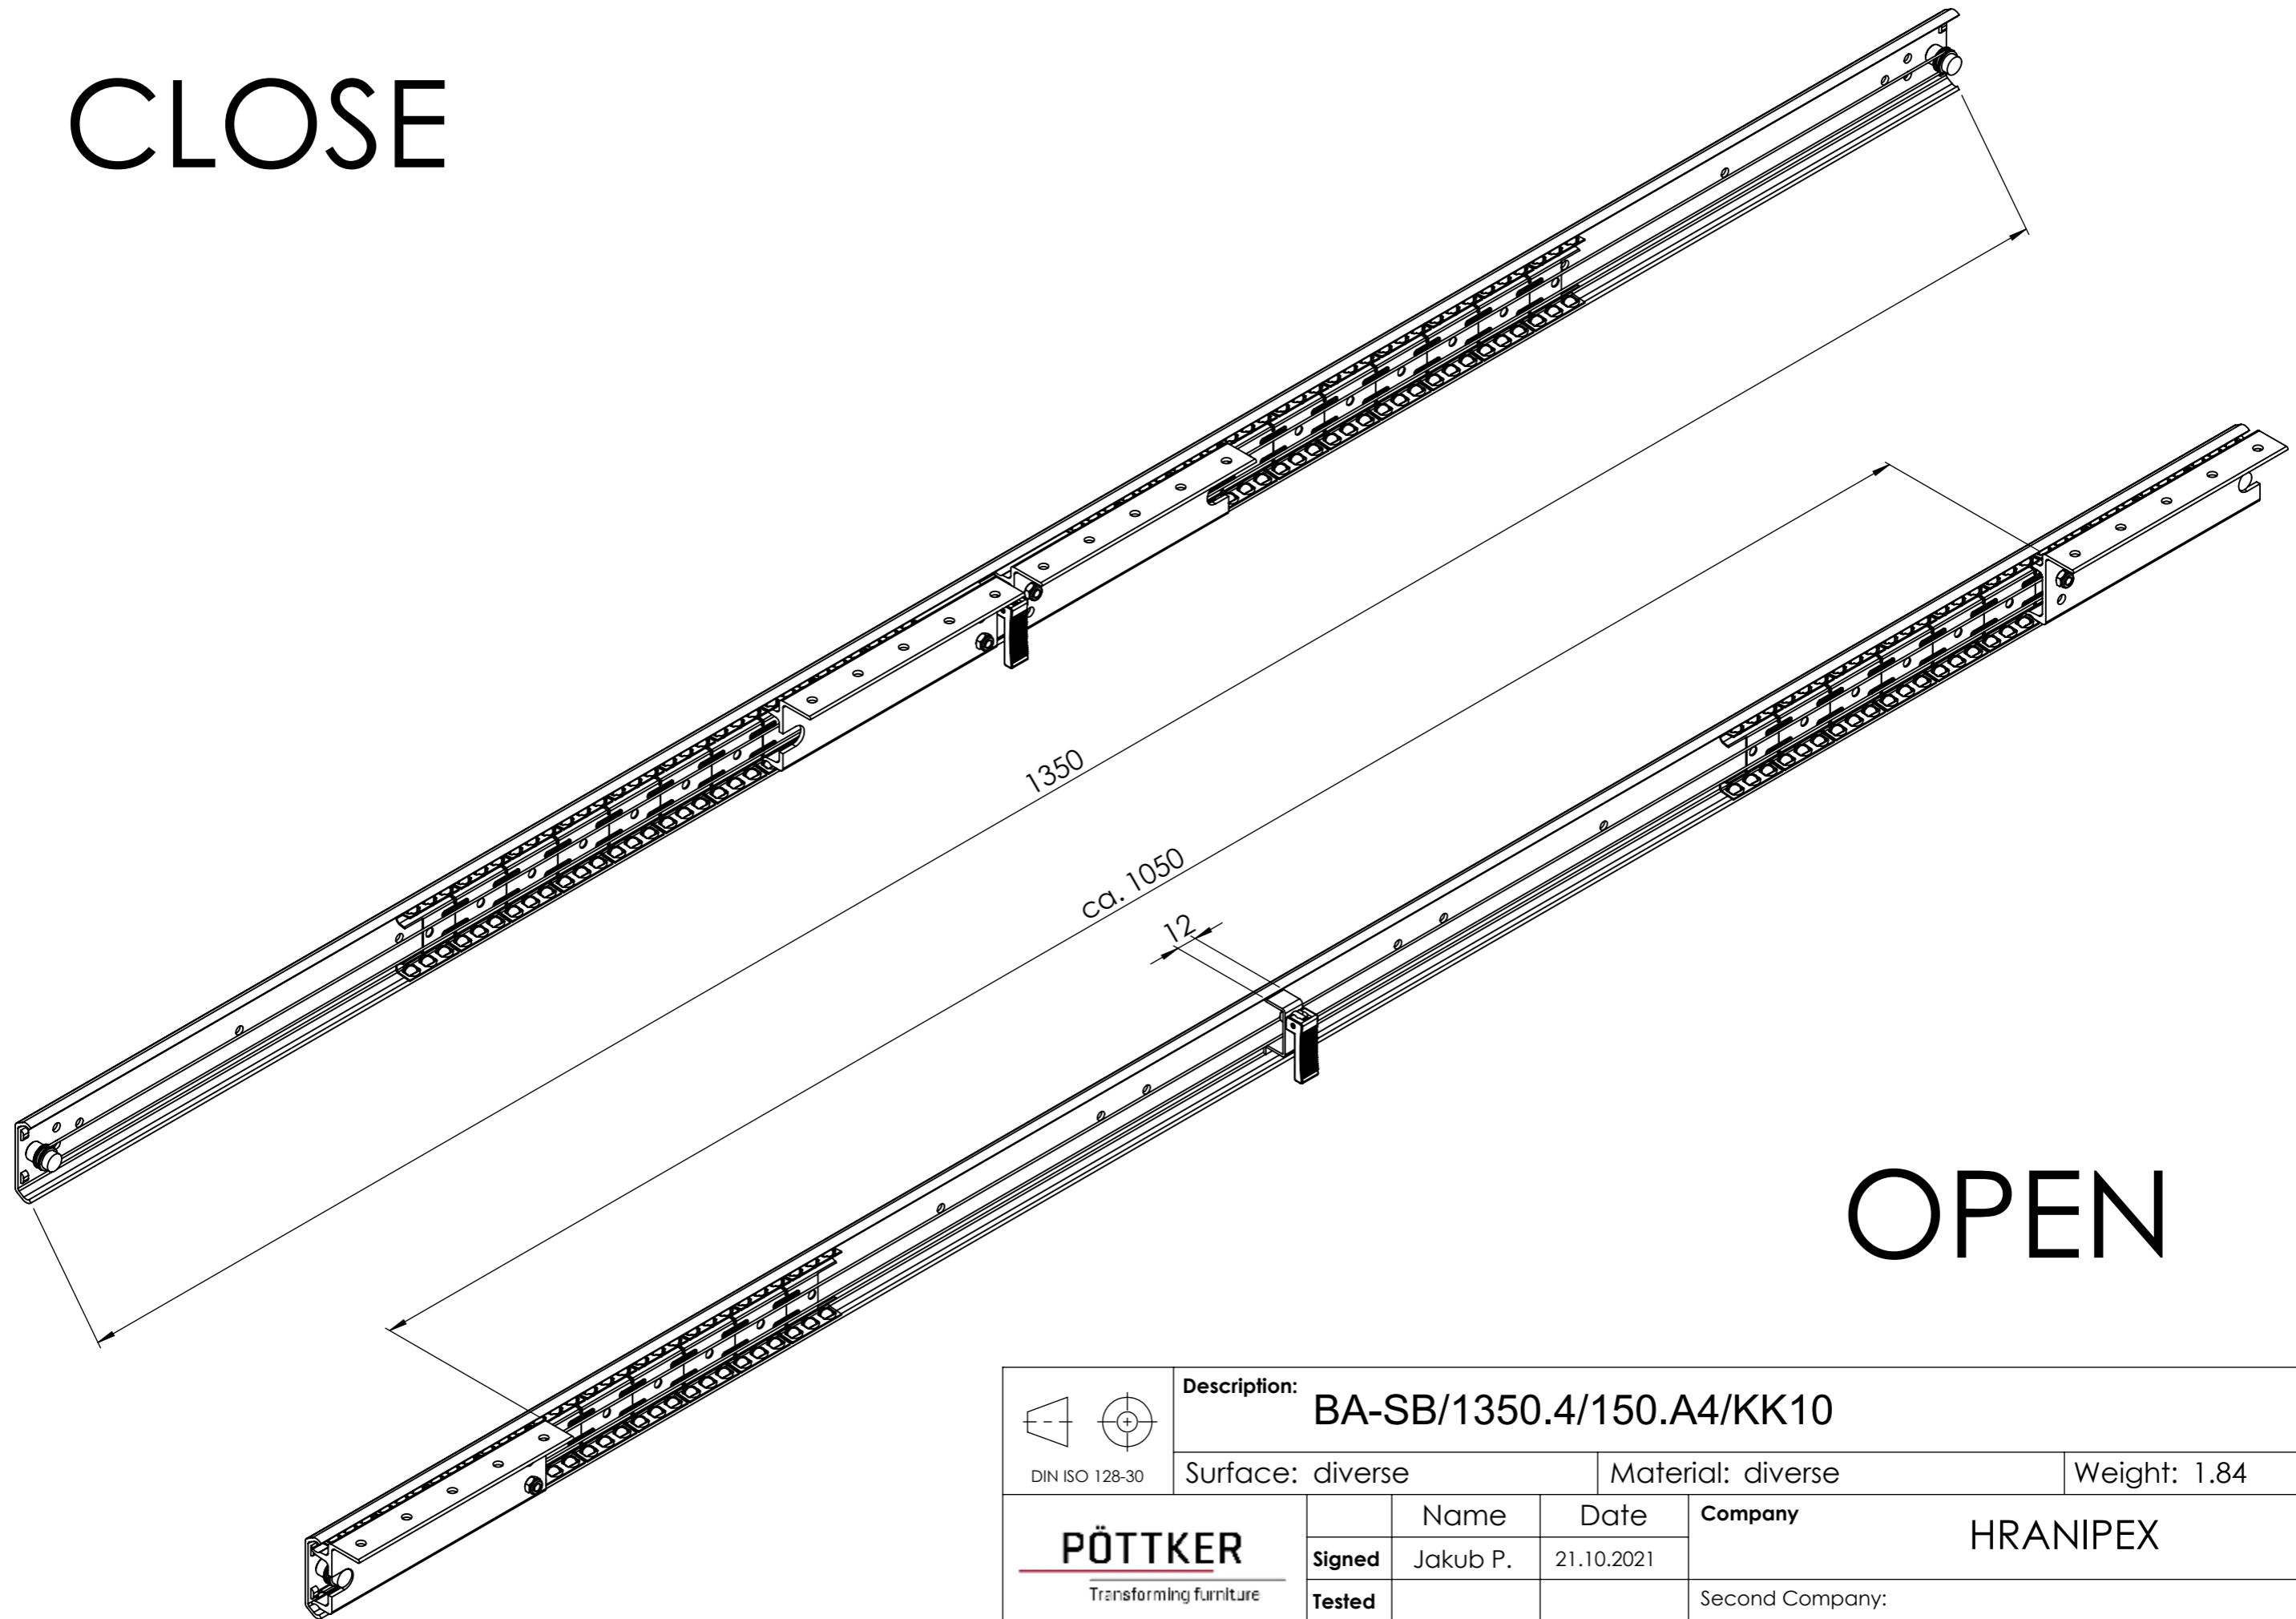

All property rights and rights to exploitation of copyright for this drawing data remain ours; they may not be made available to third parties without our consent.

DETAIL B 2 : 1

DETAIL A 1 : 2

Index	Change			Date	Name
 DIN ISO 128-30	Description: BA-SB/1350.4/150.A4/KK10				
	Surface: diverse		Material: diverse		Weight: 1.84 kg
 Transforming furniture	Name	Date	Company		
	Signed	Jakub P.	21.10.2021	HRANIPEX	
	Tested		Second Company:		
General tolerance: DIN ISO 2768 - m		Item No:	47135904	Scale 1:4	Page 1/3

CLOSE

OPEN

 DIN ISO 128-30	Description: BA-SB/1350.4/150.A4/KK10					
	Surface: diverse		Material: diverse		Weight: 1.84 kg	
 Transforming furniture	Name	Date	Company			
	Signed	Jakub P.	21.10.2021	HRANIPEX		
	Tested	(empty)	(empty)	Second Company:		
General tolerance: DIN ISO 2768 - m		Item No:	47135904	Scale 1:3	Page 2/3	A3