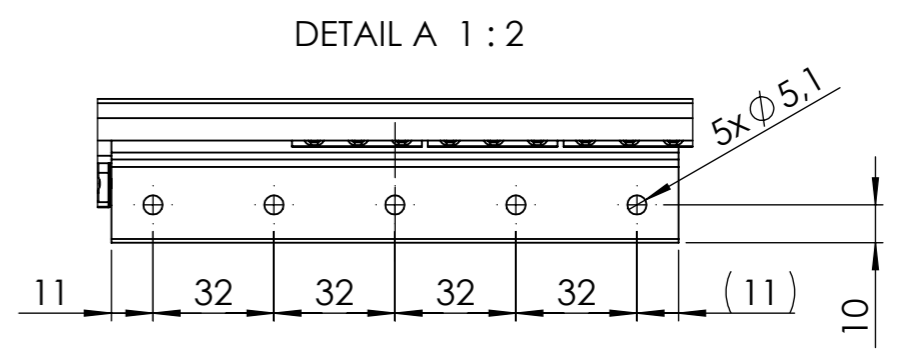

All property rights and rights to exploitation of copyright for this drawing data remain ours; they may not be made available to third parties without our consent.

DETAIL B 2 : 1

DETAIL A 1 : 2

Index	Change			Date	Name
 DIN ISO 128-30	Description: BA-SB/1350.4/150.A4/KK10				
	Surface: diverse		Material: diverse		Weight: 1.84 kg
 Transforming furniture	Name	Date	Company		
	Signed	Jakub P.	21.10.2021	HRANIPEX	
	Tested		Second Company:		
General tolerance: DIN ISO 2768 - m		Item No:	47135904	Scale 1:4	Page 1/3

CLOSE

OPEN

 DIN ISO 128-30	Description: BA-SB/1350.4/150.A4/KK10					
	Surface: diverse		Material: diverse		Weight: 1.84 kg	
 Transforming furniture	Name	Date	Company			
	Signed	Jakub P.	21.10.2021	HRANIPEX		
	Tested	(empty)	(empty)	Second Company:		
General tolerance: DIN ISO 2768 - m		Item No:	47135904	Scale 1:3	Page 2/3	A3