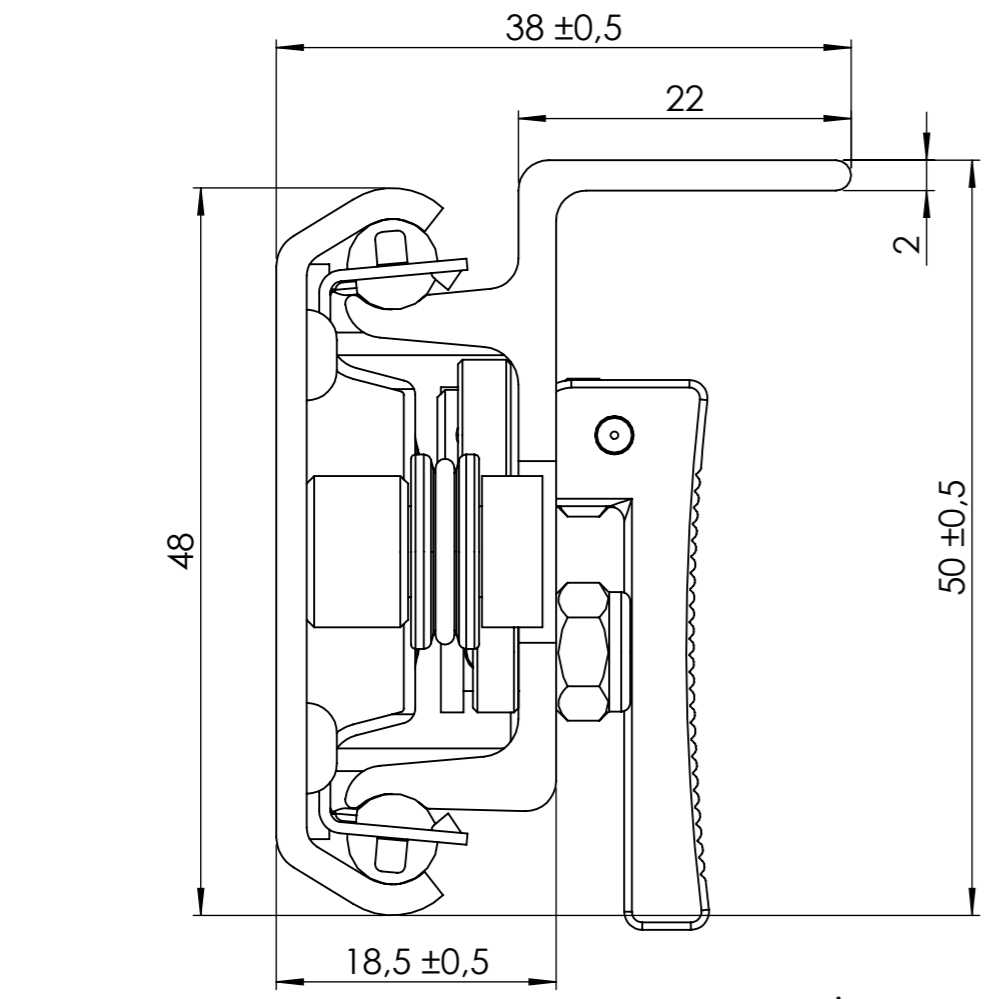

All property rights and rights to exploitation of copyright for this drawing data remain ours; they may not be made available to third parties without our consent.

DETAIL B 2 : 1

DETAIL A 1 : 2

Index	Change			Date	Name
 DIN ISO 128-30	Description: BA-SB/1350.4/150.A4/KK10				
	Surface: diverse		Material: diverse		Weight: 1.84 kg
 Transforming furniture	Name	Date	Company		
	Signed	Jakub P.	21.10.2021	HRANIPEX	
	Tested		Second Company:		
General tolerance: DIN ISO 2768 - m		Item No:	47135904	Scale 1:4	Page 1/3

CLOSE

OPEN

 DIN ISO 128-30	Description: BA-SB/1350.4/150.A4/KK10					
	Surface: diverse		Material: diverse		Weight: 1.84 kg	
 Transforming furniture	Name	Date	Company			
	Signed	Jakub P.	21.10.2021	HRANIPEX		
	Tested	(empty)	(empty)	Second Company:		
General tolerance: DIN ISO 2768 - m		Item No:	47135904	Scale 1:3	Page 2/3	A3